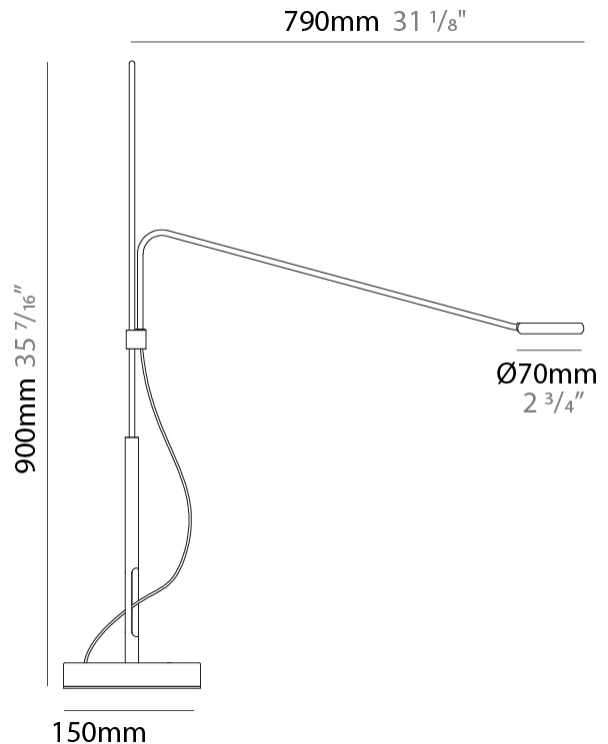

PROJECT
TYPE
SPECIFIER
QUANTITY
DATE

TECLA PORTABLE

D44014- -
base number   Color   Finish
                         Temperature   Options

1. To build a product code in our configurator select the specify button on the base model # product page
2. To build a manual product code on this datasheet choose from the options listed below in blue font and add the suffix to the base model #

GENERAL

Series: Tecla
Brand: Icone
Division: Design
Mounting Type: Portable
Mounting Location: Table
Subcategory: On/Off Switch

PHYSICAL

Shape: Abstract
Length (mm): 790
Length (in): 31 1/8
Height (mm): 900
Height (in): 35 7/16
Light Distribution: Direct
Fixture Finish: WHI / BLK
Fixture Material: Metal

ELECTRICAL

Lamp Type: LED
Input Wattage (W): 5
Dimming: In-Line Dimming
Control Gear: Optical Sensor
Driver Location: Inline Transformer Plug
Input Voltage (V): 120
Output Voltage (V): 24

LED

Number of LEDs: 1
Color Temperature (°K): 2700 / 3000
Nominal Lumen (lm): 536
CRI: >90 CRI
Lamp Life (hrs): 50000

OPTICAL

RATINGS AND CERTIFICATIONS

Certified By: Certified for North American Standards
IP rating: IP20