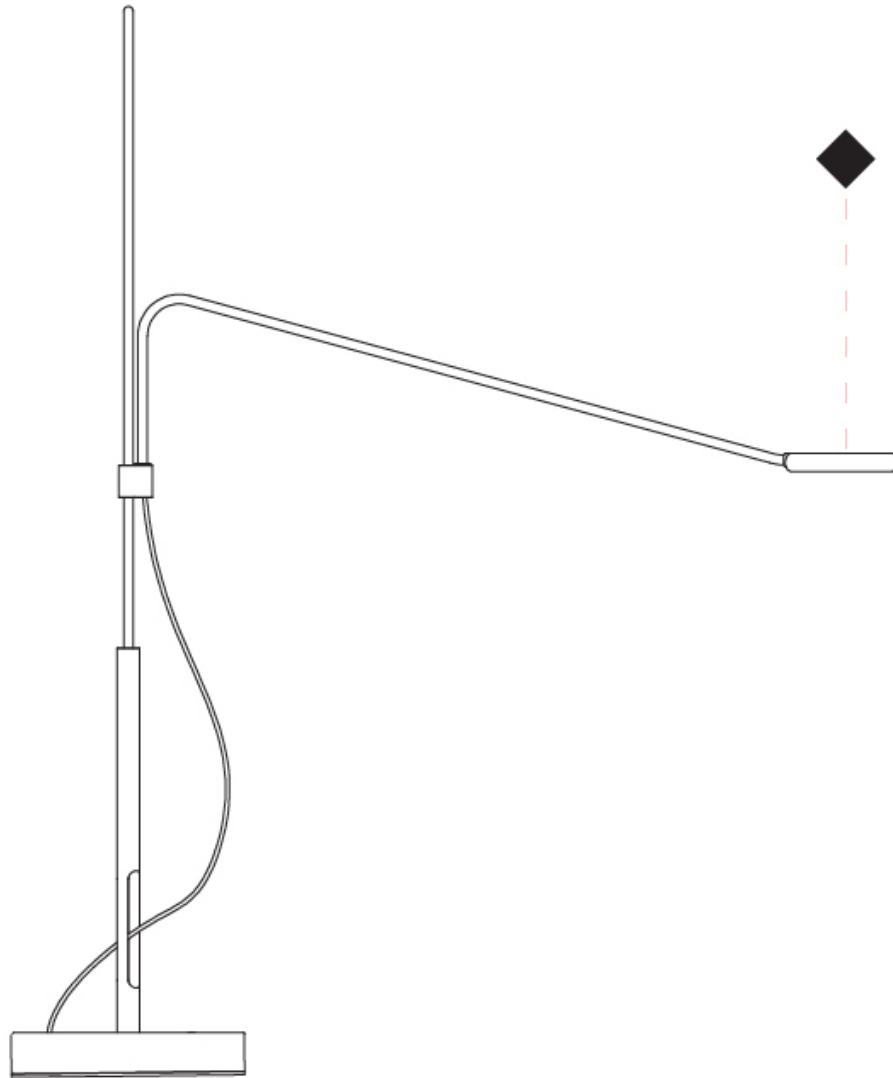

TECLA PORTABLE

D44016-

PROJECT

TYPE

SPECIFIER

QUANTITY

DATE

D