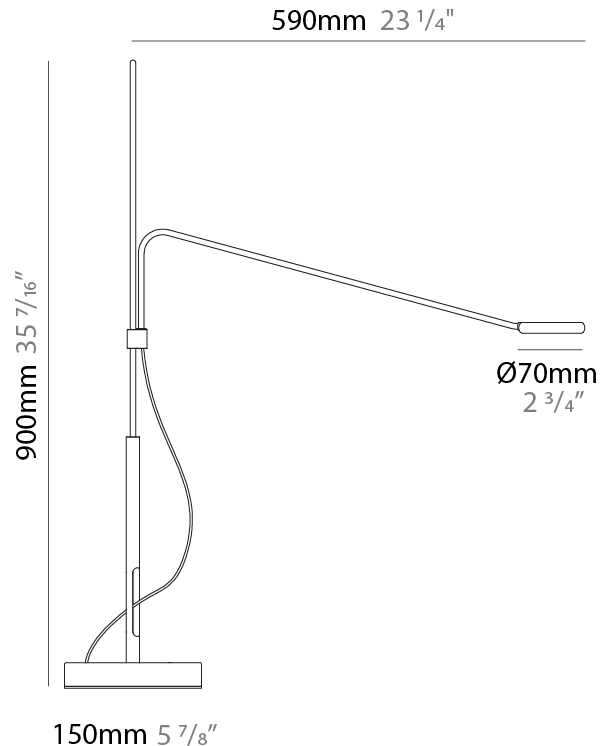

PROJECT	_____
TYPE	_____
SPECIFIER	_____
QUANTITY	_____
DATE	_____

TECLA PORTABLE

D44015- _____ - _____
base number   Color   Finish
                         Temperature   Options

1. To build a product code in our configurator select the specify button on the base model # product page
2. To build a manual product code on this datasheet choose from the options listed below in blue font and add the suffix to the base model #

GENERAL

Series: Tecla
Brand: Icone
Division: Design
Mounting Type: Portable
Mounting Location: Table
Subcategory: On/Off Switch

PHYSICAL

Shape: Abstract
Length (mm): 590
Length (in): 23 1/4
Height (mm): 900
Height (in): 35 7/16
Light Distribution: Direct
Fixture Finish: WHI / BLK
Fixture Material: Metal

ELECTRICAL

Lamp Type: LED
Input Wattage (W): 5
Dimming: In-Line Dimming
Control Gear: Optical Sensor
Driver Location: Inline Transformer Plug
Input Voltage (V): 120
Output Voltage (V): 24

LED

Number of LEDs: 1
Color Temperature (°K): 2700 / 3000
Nominal Lumen (lm): 536
CRI: >90 CRI
Lamp Life (hrs): 50000

OPTICAL

RATINGS AND CERTIFICATIONS

Certified By: Certified for North American Standards
IP rating: IP20