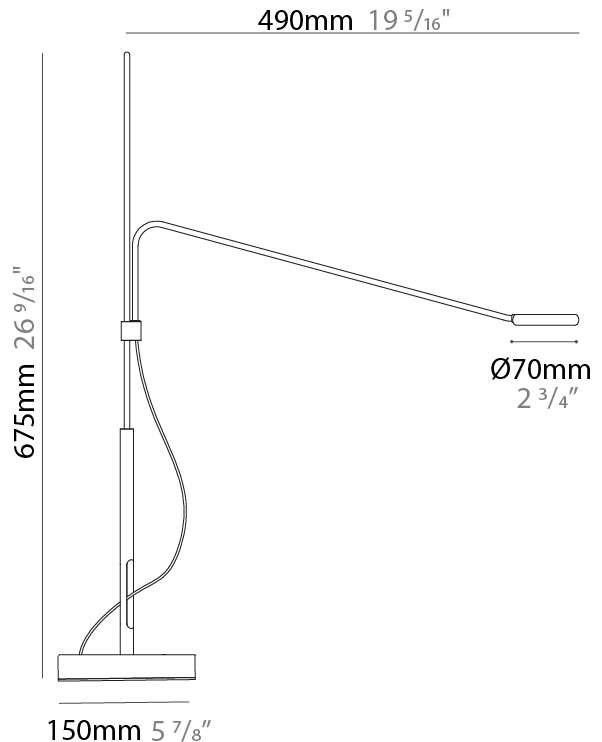

PROJECT	_____
TYPE	_____
SPECIFIER	_____
QUANTITY	_____
DATE	_____

TECLA PORTABLE

D44016- _____ - _____
base number   Color   Finish
                         Temperature   Options

1. To build a product code in our configurator select the specify button on the base model # product page
2. To build a manual product code on this datasheet choose from the options listed below in blue font and add the suffix to the base model #

GENERAL

Series: Tecla
Brand: Icone
Division: Design
Mounting Type: Portable
Mounting Location: Table
Subcategory: On/Off Switch

PHYSICAL

Shape: Abstract
Length (mm): 490
Length (in): 19 5/16
Height (mm): 675
Height (in): 26 9/16
Light Distribution: Direct
Fixture Finish: WHI / BLK
Fixture Material: Metal

ELECTRICAL

Lamp Type: LED
Input Wattage (W): 5
Dimming: In-Line Dimming
Control Gear: Optical Sensor
Driver Location: Inline Transformer Plug
Input Voltage (V): 120
Output Voltage (V): 24

LED

Number of LEDs: 1
Color Temperature (°K): 2700 / 3000
Nominal Lumen (lm): 536
CRI: >90 CRI
Lamp Life (hrs): 50000

OPTICAL

RATINGS AND CERTIFICATIONS

Certified By: Certified for North American Standards
IP rating: IP20