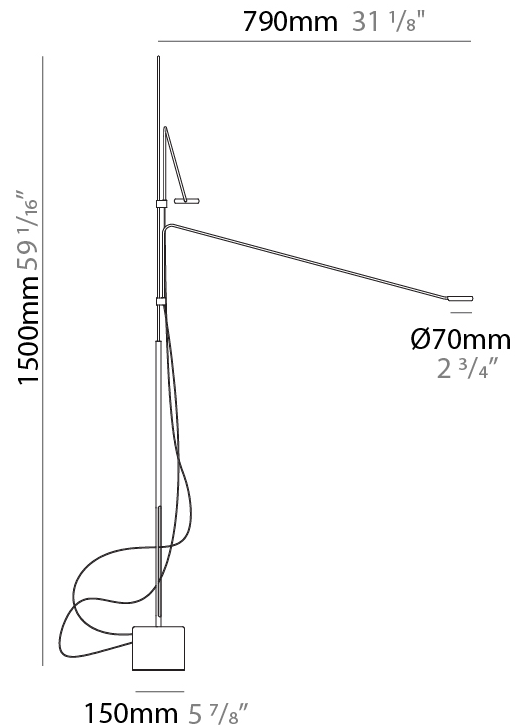

PROJECT	_____
TYPE	_____
SPECIFIER	_____
QUANTITY	_____
DATE	_____

TECLA PORTABLE

D44017- _____ - _____
base number   Color   Finish
                         Temperature   Options

1. To build a product code in our configurator select the specify button on the base model # product page
2. To build a manual product code on this datasheet choose from the options listed below in blue font and add the suffix to the base model #

GENERAL

Series: Tecla
Brand: Icone
Division: Design
Mounting Type: Portable
Mounting Location: Floor
Subcategory: On/Off Switch

PHYSICAL

Shape: Abstract
Length (mm): 790
Length (in): 31 1/8
Height (mm): 1500
Height (in): 59 1/16
Light Distribution: Direct
Fixture Finish: WHI / BLK
Fixture Material: Metal

ELECTRICAL

Lamp Type: LED
Input Wattage (W): 5
Dimming: In-Line Dimming
Control Gear: Optical Sensor
Driver Location: Inline Transformer Plug
Input Voltage (V): 120
Output Voltage (V): 24

LED

Number of LEDs: 1
Color Temperature (°K): 2700 / 3000
Nominal Lumen (lm): 536
CRI: >90 CRI
Lamp Life (hrs): 50000

OPTICAL

RATINGS AND CERTIFICATIONS

Certified By: Certified for North American Standards
IP rating: IP20