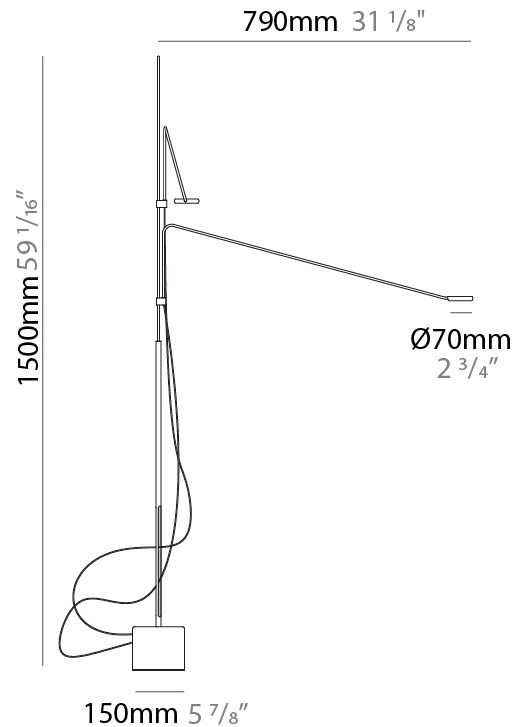

PROJECT	
TYPE	
SPECIFIER	
QUANTITY	
DATE	

TECLA PORTABLE

D44018- -
base number   Color   Finish
                         Temperature   Options

1. To build a product code in our configurator select the specify button on the base model # product page
2. To build a manual product code on this datasheet choose from the options listed below in blue font and add the suffix to the base model #

GENERAL

Series: Tecla
Brand: Icone
Division: Design
Mounting Type: Portable
Mounting Location: Floor
Subcategory: On/Off Switch

PHYSICAL

Shape: Abstract
Length (mm): 790
Length (in): 31 1/8
Height (mm): 1500
Height (in): 59 1/16
Light Distribution: Direct
Fixture Finish: WHI / BLK
Fixture Material: Metal

ELECTRICAL

Lamp Type: LED
Input Wattage (W): 10
Dimming: In-Line Dimming
Control Gear: Optical Sensor
Driver Location: Inline Transformer Plug
Input Voltage (V): 120
Output Voltage (V): 24

LED

Number of LEDs: 2
Color Temperature (°K): 2700 / 3000
Nominal Lumen (lm): 1072
CRI: >90 CRI
Lamp Life (hrs): 50000

OPTICAL

Adjustability: Rotating

RATINGS AND CERTIFICATIONS

Certified By: Certified for North American Standards
IP rating: IP20